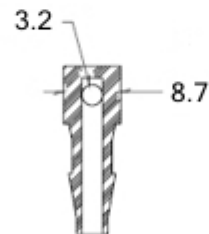

Part No MICRO 4 ELBOW (Polypropylene 4 mm barbed elbow connector)

SECTION A-A

All Dimensions in millimetres

Part No MICRO 4.5 ELBOW (Polypropylene 4.5 mm barbed elbow connector)

SECTION A-A
SCALE 1:1

All Dimensions in millimetres

Williamson Manufacturing Company Ltd

The Street, Poynings, West Sussex, BN45 7AQ, United Kingdom.

Tel +44(0)1273 857752 Fax +44(0)1273 857511 Web www.wmcpumps.com

Elbow Barbed Connectors

Specification & Drawing Sheet 2 (last updated June 2014)

Part No MICRO 5 ELBOW (Polypropylene 5 mm barbed elbow connector)

SECTION A-A
SCALE 1 : 1

All Dimensions in millimetres

Williamson Manufacturing Company Ltd

The Street, Poynings, West Sussex, BN45 7AQ, United Kingdom.