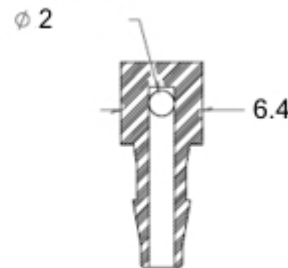

Elbow Barbed Connectors

Specification & Drawing Sheet 1 (last updated June 2014)

Please click <http://www.williamson-shop.co.uk/elbow-barbed-connectors-6246-p.asp> to place an order via our online shop or please contact us for any requirements not listed or to place an order over the phone.

Part No MICRO 4 ELBOW (Polypropylene 4 mm barbed elbow connector)

SECTION A-A

All Dimensions in millimetres

Part No MICRO 4.5 ELBOW (Polypropylene 4.5 mm barbed elbow connector)

SECTION A-A
SCALE 1:1

All Dimensions in millimetres

Williamson Manufacturing Company Ltd

The Street, Poynings, West Sussex, BN45 7AQ, United Kingdom.

Tel +44(0)1273 857752 Fax +44(0)1273 857511 Web www.wmcpumps.com

Elbow Barbed Connectors

Specification & Drawing Sheet 2 (last updated June 2014)

Part No MICRO 5 ELBOW (Polypropylene 5 mm barbed elbow connector)

SECTION A-A
SCALE 1 : 1

All Dimensions in millimetres

Williamson Manufacturing Company Ltd

The Street, Poynings, West Sussex, BN45 7AQ, United Kingdom.