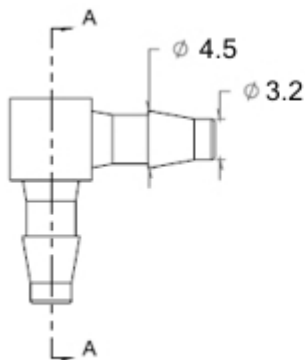

Elbow Barbed Connectors

Specification & Drawing Sheet 1 (last updated June 2014)

Please click <http://www.williamson-shop.co.uk/elbow-barbed-connectors-6246-p.asp> to place an order via our online shop or please contact us for any requirements not listed or to place an order over the phone.

Part No MICRO 4 ELBOW (Polypropylene 4 mm barbed elbow connector)

SECTION A-A

All Dimensions in millimetres

Part No MICRO 4.5 ELBOW (Polypropylene 4.5 mm barbed elbow connector)

SECTION A-A
SCALE 1:1

All Dimensions in millimetres

Part No MICRO 5 ELBOW (Polypropylene 5 mm barbed elbow connector)

SECTION A-A
SCALE 1 : 1

All Dimensions in millimetres

Williamson Manufacturing Company Ltd

The Street, Poynings, West Sussex, BN45 7AQ, United Kingdom.