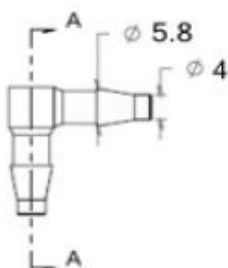

Elbow Barbed Connectors

Specification & Drawing Sheet 1 (last updated June 2014)

Please click <http://www.williamson-shop.co.uk/elbow-barbed-connectors-6246-p.asp> to place an order via our online shop or please contact us for any requirements not listed or to place an order over the phone.

Part No MICRO 4 ELBOW (Polypropylene 4 mm barbed elbow connector)

SECTION A-A

All Dimensions in millimetres

Part No MICRO 4.5 ELBOW (Polypropylene 4.5 mm barbed elbow connector)

SECTION A-A
SCALE 1:1

All Dimensions in millimetres

Part No MICRO 5 ELBOW (Polypropylene 5 mm barbed elbow connector)

SECTION A-A
SCALE 1 : 1

All Dimensions in millimetres

Williamson Manufacturing Company Ltd

The Street, Poynings, West Sussex, BN45 7AQ, United Kingdom.