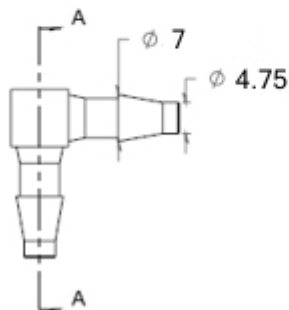

Part No MICRO 4 ELBOW (Polypropylene 4 mm barbed elbow connector)

SECTION A-A

All Dimensions in millimetres

Part No MICRO 4.5 ELBOW (Polypropylene 4.5 mm barbed elbow connector)

SECTION A-A
SCALE 1:1

All Dimensions in millimetres

Williamson Manufacturing Company Ltd

The Street, Poynings, West Sussex, BN45 7AQ, United Kingdom.

Tel +44(0)1273 857752 Fax +44(0)1273 857511 Web www.wmcpumps.com

Elbow Barbed Connectors

Specification & Drawing Sheet 2 (last updated June 2014)

Part No MICRO 5 ELBOW (Polypropylene 5 mm barbed elbow connector)

SECTION A-A
SCALE 1 : 1

All Dimensions in millimetres

Williamson Manufacturing Company Ltd

The Street, Poynings, West Sussex, BN45 7AQ, United Kingdom.