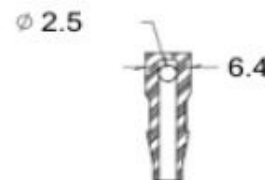

Elbow Barbed Connectors

Specification & Drawing Sheet 1 (last updated June 2014)

Please click <http://www.williamson-shop.co.uk/elbow-barbed-connectors-6246-p.asp> to place an order via our online shop or please contact us for any requirements not listed or to place an order over the phone.

Part No MICRO 4 ELBOW (Polypropylene 4 mm barbed elbow connector)

SECTION A-A

All Dimensions in millimetres

Part No MICRO 4.5 ELBOW (Polypropylene 4.5 mm barbed elbow connector)

SECTION A-A
SCALE 1:1

All Dimensions in millimetres

Part No MICRO 5 ELBOW (Polypropylene 5 mm barbed elbow connector)

SECTION A-A
SCALE 1 : 1

All Dimensions in millimetres

Williamson Manufacturing Company Ltd

The Street, Poynings, West Sussex, BN45 7AQ, United Kingdom.